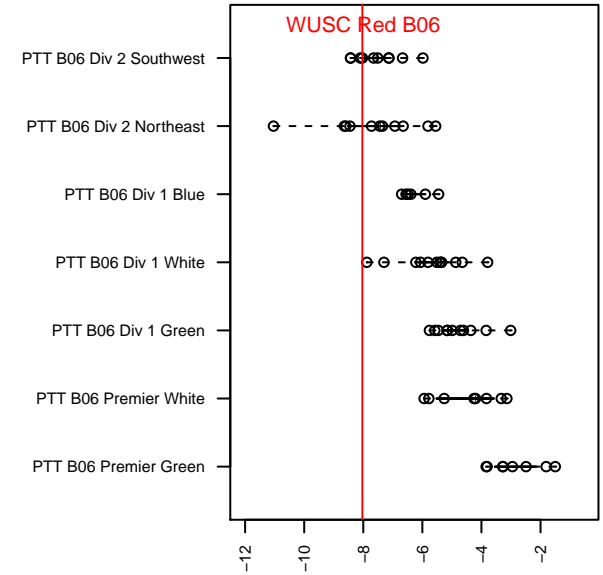

**attack and defense rating
relative to others at age
and all opponents in last 13 months**