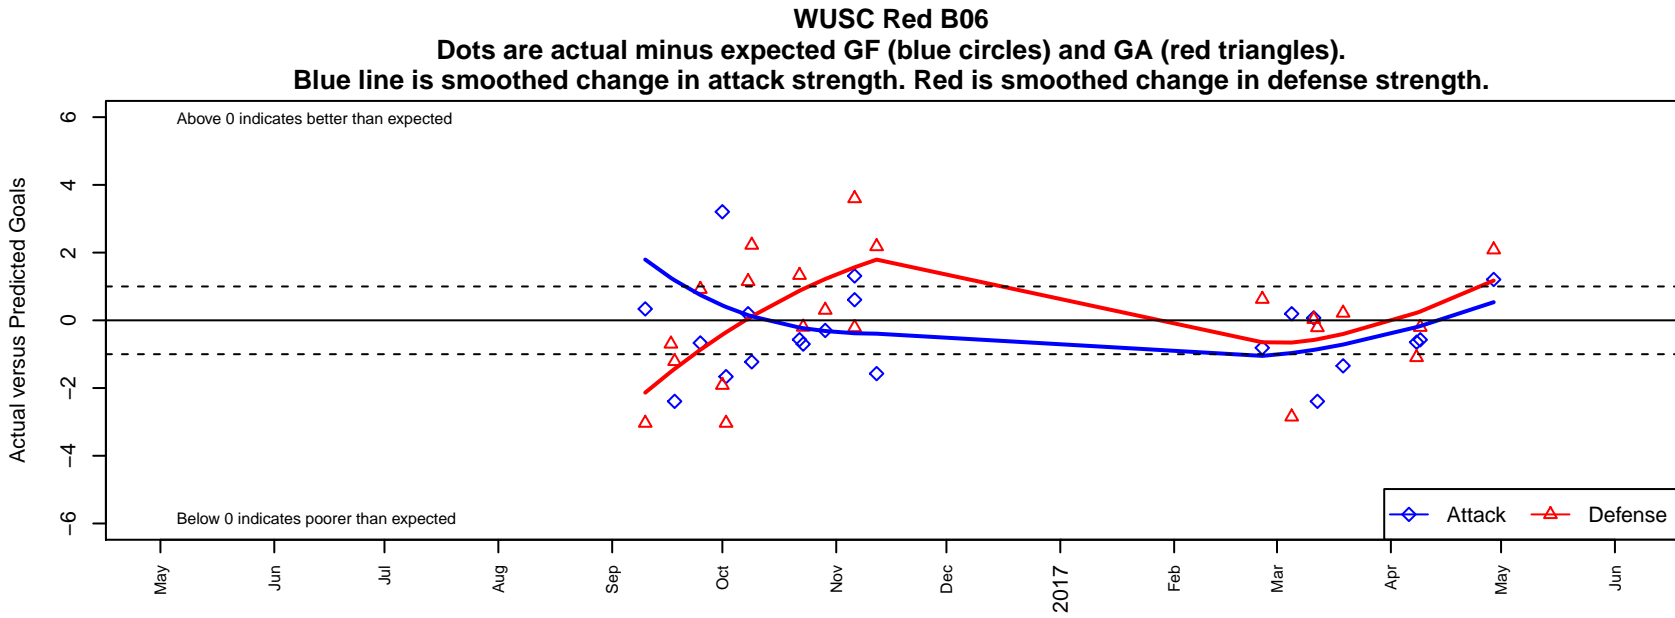

# WUSC Red B06

Willamette United Soccer Club  
 Willamette, OR  
 B06 total strength=488  
 attack=0.44 defense=0.26  
 fall league = PTT B06 Div 2 Southwest  
 spr league = Spr OYS B06 Div 2 Yellow

alt names used:  
 WUSC 06B Red  
 WUSC 06B Red  
 WUSC 06B Red

Venues played:  
 2016 PTT B06 Division 2 Southwest  
 2016 OYS Founders Cup B06  
 2016 Spr OYS B06 Division 2 Yellow

**attack and defense variance (black dot)  
relative to other teams  
and top 10 in region**